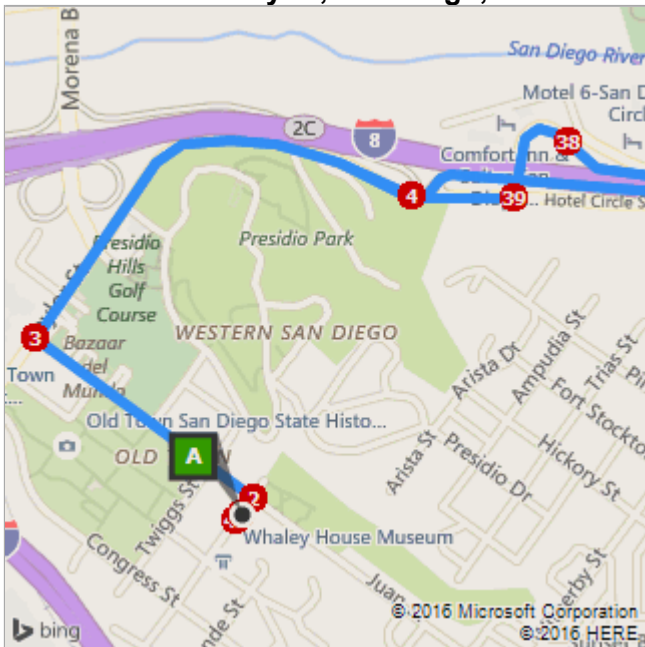

| | | |
|---|---|-------------------------------|
|  | near Bernardo Center Dr, San Diego, CA 92128 | C-D: 23.1 mi 25 min |
|---|---|-------------------------------|

| | | |
|---|--|-------------------|
| | 31. Depart Bernardo Center Dr toward Bajada Rd | 0.1 mi |
|  | 32. Turn right to stay on Bernardo Center Dr | 0.2 mi |
|  | 33. Turn right onto Rancho Bernardo Rd <i>Mobil/Circle K on the corner</i> | 0.3 mi |
|  | 34. Take ramp right and follow signs for I-15 South | 11.6 mi 11 min |
|  | 35. Keep right onto CA-163 S | 8.0 mi |
|  | 36. At exit 3B , take ramp right for I-8 West toward Hotel Circle | 1.4 mi |
|  | 37. At exit 3 , take ramp right for Hotel Circle toward Taylor St | 0.2 mi |
|  | 38. Keep straight onto Hotel Circle Dr | 0.1 mi |
|  | 39. Turn right onto Hotel Circle S | 0.1 mi |
|  | 40. Keep straight onto Taylor St | 0.6 mi |
|  | 41. Turn left onto Juan St | 0.3 mi |
|  | 42. Turn right onto Harney St | 187 ft |
|  | 43. Arrive at near 4062 Harney St, San Diego, CA 92110 <i>The last intersection is Juan St</i> <i>If you reach San Diego Ave, you've gone too far</i> | |

These directions are subject to the Microsoft® Service Agreement and for informational purposes only. No guarantee is made regarding their completeness or accuracy. Construction projects, traffic, or other events may cause actual conditions to differ from these results. Map and traffic data © 2016 NAVTEQ™.

Route: 81.2 mi, 1 hr 58 min

This was your map view in the browser window.

A: near 4072 Harney St, San Diego, CA 92110

B: near Kearny Villa Rd & Ramp, San Diego, ...

C: near Bernardo Center Dr, San Diego, CA 9...