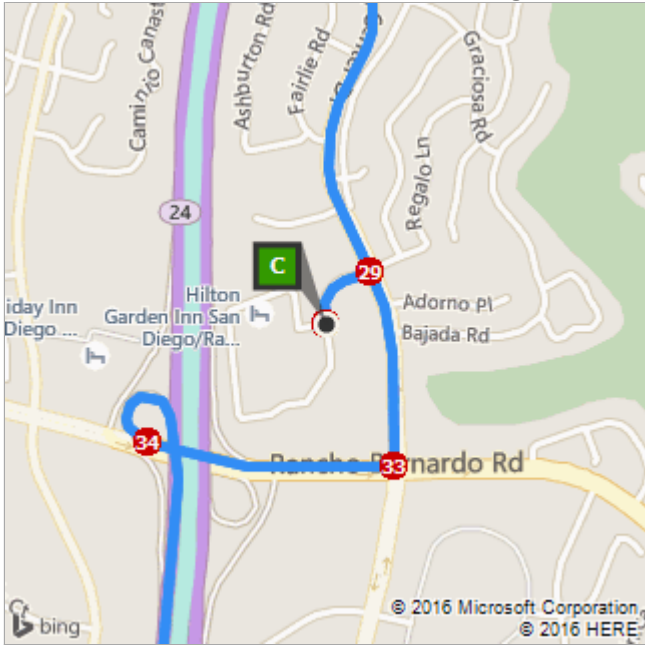

You can zoom in to see more details.
You can use Bird's Eye & Aerial View.

Route: 81.2 mi, 1 hr 58 min

| | | |
|---|---|------------------------------|
| A | near 4072 Harney St, San Diego, CA 92110 | A–B: 8.1 mi 11 min |
| | 1. Depart Harney St toward Juan St | 135 ft |
|  | 2. Turn left onto Juan St | 0.3 mi |
|  | 3. Turn right onto Taylor St | 0.6 mi |
|  | 4. Take ramp right for I-8 E | 1.5 mi |
|  | 5. At exit 4C , take ramp right for CA-163 North toward Escondido | 5.0 mi |
|  | 6. At exit 8 , take ramp right and follow signs for Kearny Villa Road | 0.6 mi |
| B | 7. Arrive at near Kearny Villa Rd & Ramp, San Diego, CA 92123 | |

| | | |
|---|--|------------------------------------|
| B | near Kearny Villa Rd & Ramp, San Diego, CA 92123 | B–C: 50.0 mi 1 hr 22 min |
| | 8. Depart Kearny Villa Rd toward Topaz Way | 0.7 mi |
|  | 9. Turn left to stay on Kearny Villa Rd | 3.8 mi |
|  | 10. Turn right onto Kearny Mesa Rd | 0.2 mi |
|  | 11. Turn right onto Miramar Rd <i>Shell on the corner</i> | 4.0 mi |

Route: 81.2 mi, 1 hr 58 min

This was your map view in the browser window.

A: near 4072 Harney St, San Diego, CA 92110

B: near Kearny Villa Rd & Ramp, San Diego, ...

C: near Bernardo Center Dr, San Diego, CA 9...

D: near 4062 Harney St, San Diego, CA 92110