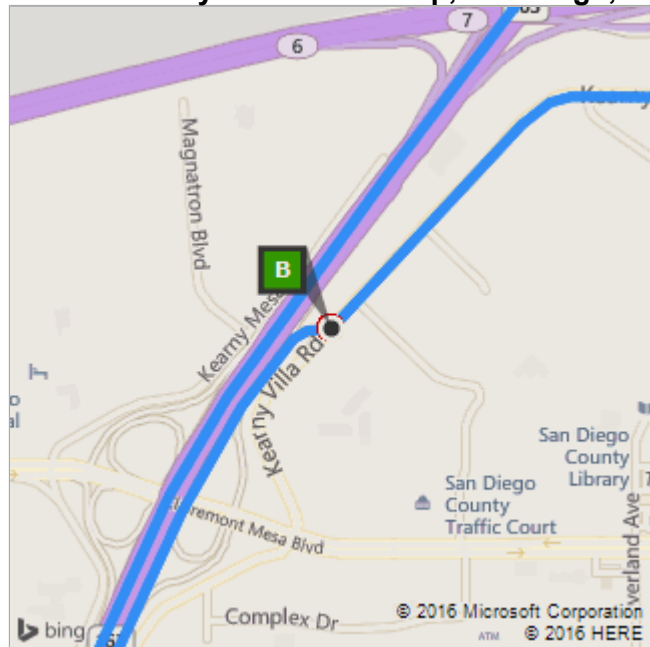

You can zoom in to see more details.
You can use Bird's Eye & Aerial View.

Route: 81.2 mi, 1 hr 58 min

| | | |
|---|---|------------------------------|
| A | near 4072 Harney St, San Diego, CA 92110 | A–B: 8.1 mi 11 min |
| | 1. Depart Harney St toward Juan St | 135 ft |
|  | 2. Turn left onto Juan St | 0.3 mi |
|  | 3. Turn right onto Taylor St | 0.6 mi |
|  | 4. Take ramp right for I-8 E | 1.5 mi |
|  | 5. At exit 4C , take ramp right for CA-163 North toward Escondido | 5.0 mi |
|  | 6. At exit 8 , take ramp right and follow signs for Kearny Villa Road | 0.6 mi |
| B | 7. Arrive at near Kearny Villa Rd & Ramp, San Diego, CA 92123 | |

These directions are subject to the Microsoft® Service Agreement and for informational purposes only. No guarantee is made regarding their completeness or accuracy. Construction projects, traffic, or other events may cause actual conditions to differ from these results. Map and traffic data © 2016 NAVTEQ™.

Route: 81.2 mi, 1 hr 58 min

This was your map view in the browser window.

A: near 4072 Harney St, San Diego, CA 92110

B: near Kearny Villa Rd & Ramp, San Diego, ...

C: near Bernardo Center Dr, San Diego, CA 9...

D: near 4062 Harney St, San Diego, CA 92110