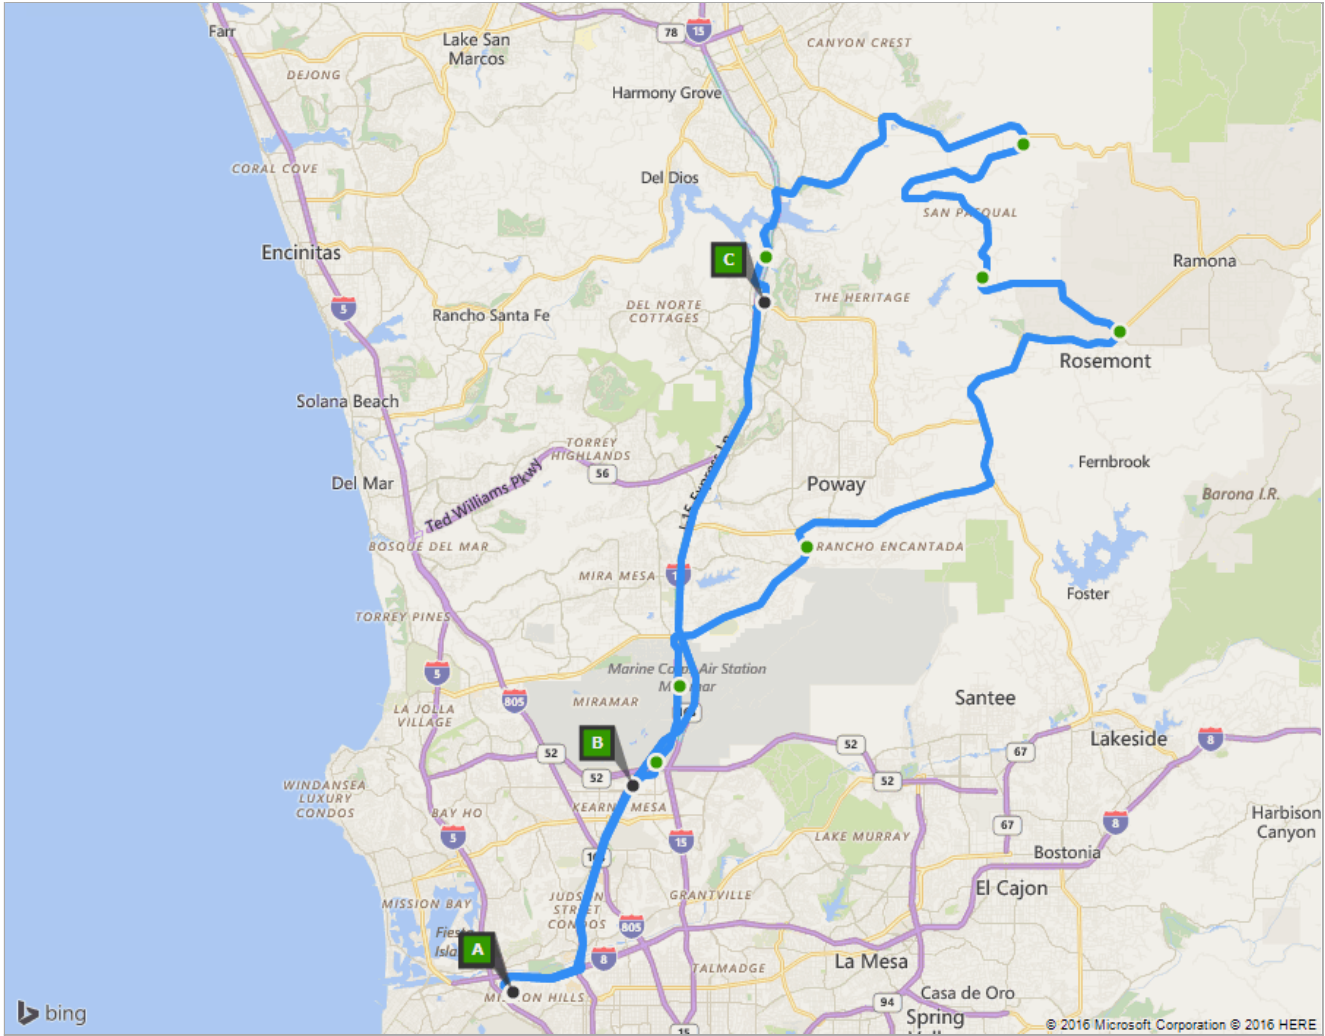

| | | |
|---|--|------------------------------------|
| B | near Kearny Villa Rd & Ramp, San Diego, CA 92123 | B–C: 50.0 mi 1 hr 22 min |
| | 8. Depart Kearny Villa Rd toward Topaz Way | 0.7 mi |
|  | 9. Turn left to stay on Kearny Villa Rd | 3.8 mi |
|  | 10. Turn right onto Kearny Mesa Rd | 0.2 mi |
|  | 11. Turn right onto Miramar Rd <i>Shell on the corner</i> | 4.0 mi |

| | | |
|---|---|--------|
|  | 12. Turn right to stay on Pomerado Rd | 1.2 mi |
|  | 13. Turn right onto Scripps Poway Pkwy | 5.6 mi |
|  | 14. Turn left onto CA-67 | 7.9 mi |
|  | 15. Turn left onto Highland Valley Rd | 2.3 mi |
|  | 16. Turn left to stay on Highland Valley Rd | 1.1 mi |
|  | 17. Turn right to stay on Highland Valley Rd | 6.0 mi |
|  | 18. Turn right onto Bandy Canyon Rd | 4.5 mi |
|  | 19. Turn left onto CA-78 / San Pasqual Valley Rd | 4.5 mi |
|  | 20. Turn left onto San Pasqual Rd | 3.4 mi |
|  | 21. Turn left onto Bear Valley Pkwy S | 0.4 mi |
|  | 22. Bear right onto E Via Rancho Pkwy | 0.6 mi |
|  | 23. Road name changes to W Via Rancho Pkwy | 413 ft |
|  | 24. Take ramp left for I-15 S <i>Shell on the corner</i> | 1.0 mi |
|  | 25. At exit 26 , take ramp right and follow signs for West Bernardo Dr / Pomerado Rd | 0.2 mi |
|  | 26. Turn left onto W Bernardo Dr | 1.8 mi |
|  | 27. Turn left onto Duenda Rd <i>Taco Bell on the corner</i> | 0.1 mi |
|  | 28. Road name changes to Bernardo Center Dr | 0.6 mi |
|  | 29. Turn right to stay on Bernardo Center Dr | 0.1 mi |
|  | 30. Arrive at near Bernardo Center Dr, San Diego, CA 92128 <i>The last intersection is Bernardo Terrace</i> | |

Route: 81.2 mi, 1 hr 58 min

This was your map view in the browser window.

A: near 4072 Harney St, San Diego, CA 92110

B: near Kearny Villa Rd & Ramp, San Diego, ...

C: near Bernardo Center Dr, San Diego, CA 9...