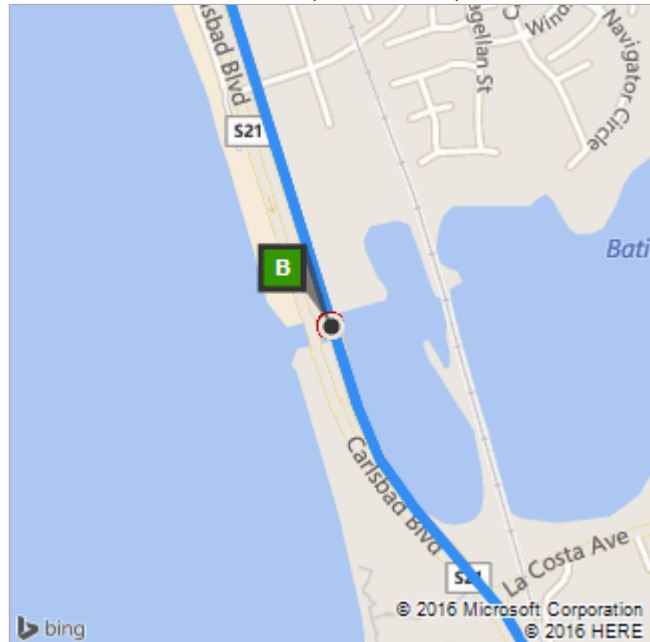

A Pipes Café

--

B Batiquitos Lagoon

--

C Oceanside

--

D Best Western

Left Click on the link below to open the route in Bing Maps.

C	near 735 N Coast Hwy, Oceanside, CA 92054	C–D: 35.2 mi 36 min
----------	---	-------------------------------

	8. Depart N Coast Hwy / CR-S21 toward Neptune Way	325 ft
	9. Bear right onto CA-76 E , and then keep right to stay on CA-76 <i>Thrifty on the corner</i>	0.1 mi
	10. Take ramp right and follow signs for I-5 South	20.9 mi 20 min
	11. Take ramp right for Local Bypass toward Carmel Mountain Rd	1.9 mi
	12. Take ramp left for I-5 South toward Downtown	10.1 mi 9 min
	13. At exit 21 , take ramp right for Sea World Drive toward Tecolote Road	0.3 mi
	14. Turn right onto Sea World Dr	0.2 mi
	15. Turn left onto Pacific Hwy	1.0 mi
	16. Turn left onto Taylor St	482 ft
	17. Keep left to stay on Taylor St	518 ft
	18. Turn right onto Juan St	0.3 mi
	19. Turn right onto Harney St	148 ft
	20. Arrive at near 4070 Harney St, San Diego, CA 92110 <i>The last intersection is Juan St</i> <i>If you reach San Diego Ave, you've gone too far</i>	

Route: 49.5 mi, 1 hr 8 min

This was your map view in the browser window.

A: near 131 Liverpool Dr, Cardiff-by-the-Sea, ...

B: near Carlsbad Blvd, Carlsbad, CA 92011

C: near 735 N Coast Hwy, Oceanside, CA 92054

D: near 4070 Harney St, San Diego, CA 92110