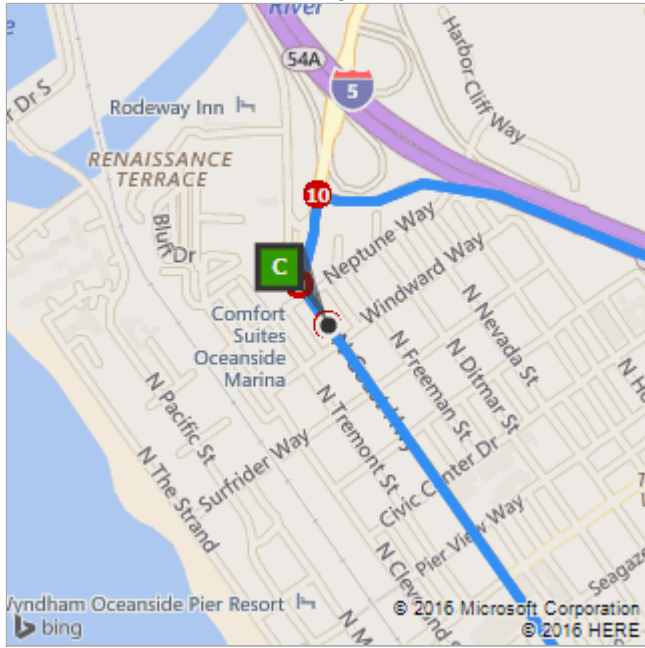

A Pipes Café

--

B Batiquitos Lagoon

--

C Oceanside

--

D Best Western

Left Click on the link below to open the route in Bing Maps.

B	near Carlsbad Blvd, Carlsbad, CA 92011	B–C: 9.0 mi 20 min
	6. Depart Carlsbad Blvd / CR-S21 N toward Avenida Encinas	9.0 mi
C	7. Arrive at near 735 N Coast Hwy, Oceanside, CA 92054 <i>The last intersection is Windward Way</i> <i>If you reach Neptune Way, you've gone too far</i>	

These directions are subject to the Microsoft® Service Agreement and for informational purposes only. No guarantee is made regarding their completeness or accuracy. Construction projects, traffic, or other events may cause actual conditions to differ from these results. Map and traffic data © 2016 NAVTEQ™.

Route: 49.5 mi, 1 hr 8 min

This was your map view in the browser window.

A: near 131 Liverpool Dr, Cardiff-by-the-Sea, ...

B: near Carlsbad Blvd, Carlsbad, CA 92011

C: near 735 N Coast Hwy, Oceanside, CA 92054