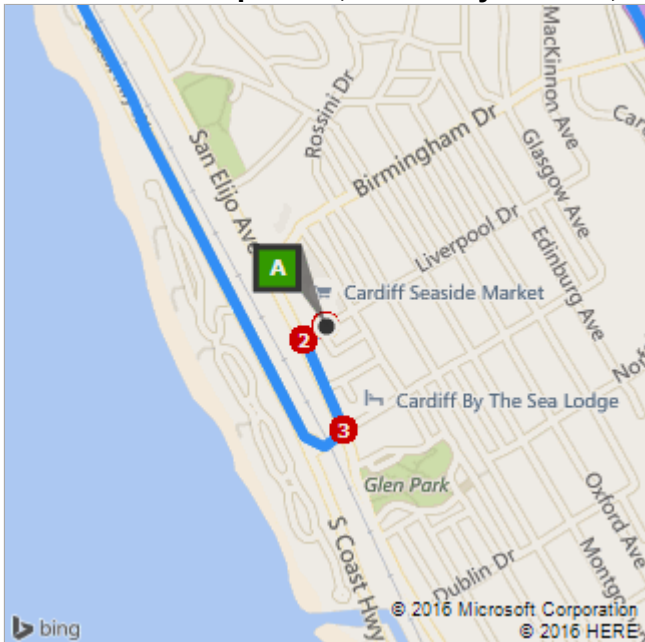

A Pipes Café

--

B Batiquitos Lagoon

--

C Oceanside

--

D Best Western

Left Click on the link below to open the route in Bing Maps.

C	near 735 N Coast Hwy, Oceanside, CA 92054	C–D: 35.2 mi 36 min
----------	---	-------------------------------

	8. Depart N Coast Hwy / CR-S21 toward Neptune Way	325 ft
	9. Bear right onto CA-76 E , and then keep right to stay on CA-76 <i>Thrifty on the corner</i>	0.1 mi
	10. Take ramp right and follow signs for I-5 South	20.9 mi 20 min
	11. Take ramp right for Local Bypass toward Carmel Mountain Rd	1.9 mi
	12. Take ramp left for I-5 South toward Downtown	10.1 mi 9 min
	13. At exit 21 , take ramp right for Sea World Drive toward Tecolote Road	0.3 mi
	14. Turn right onto Sea World Dr	0.2 mi
	15. Turn left onto Pacific Hwy	1.0 mi
	16. Turn left onto Taylor St	482 ft
	17. Keep left to stay on Taylor St	518 ft
	18. Turn right onto Juan St	0.3 mi
	19. Turn right onto Harney St	148 ft
	20. Arrive at near 4070 Harney St, San Diego, CA 92110 <i>The last intersection is Juan St</i> <i>If you reach San Diego Ave, you've gone too far</i>	

These directions are subject to the Microsoft® Service Agreement and for informational purposes only. No guarantee is made regarding their completeness or accuracy. Construction projects, traffic, or other events may cause actual conditions to differ from these results. Map and traffic data © 2016 NAVTEQ™.

Route: 49.5 mi, 1 hr 8 min

This was your map view in the browser window.

A: near 131 Liverpool Dr, Cardiff-by-the-Sea, ...

B: near Carlsbad Blvd, Carlsbad, CA 92011

C: near 735 N Coast Hwy, Oceanside, CA 92054