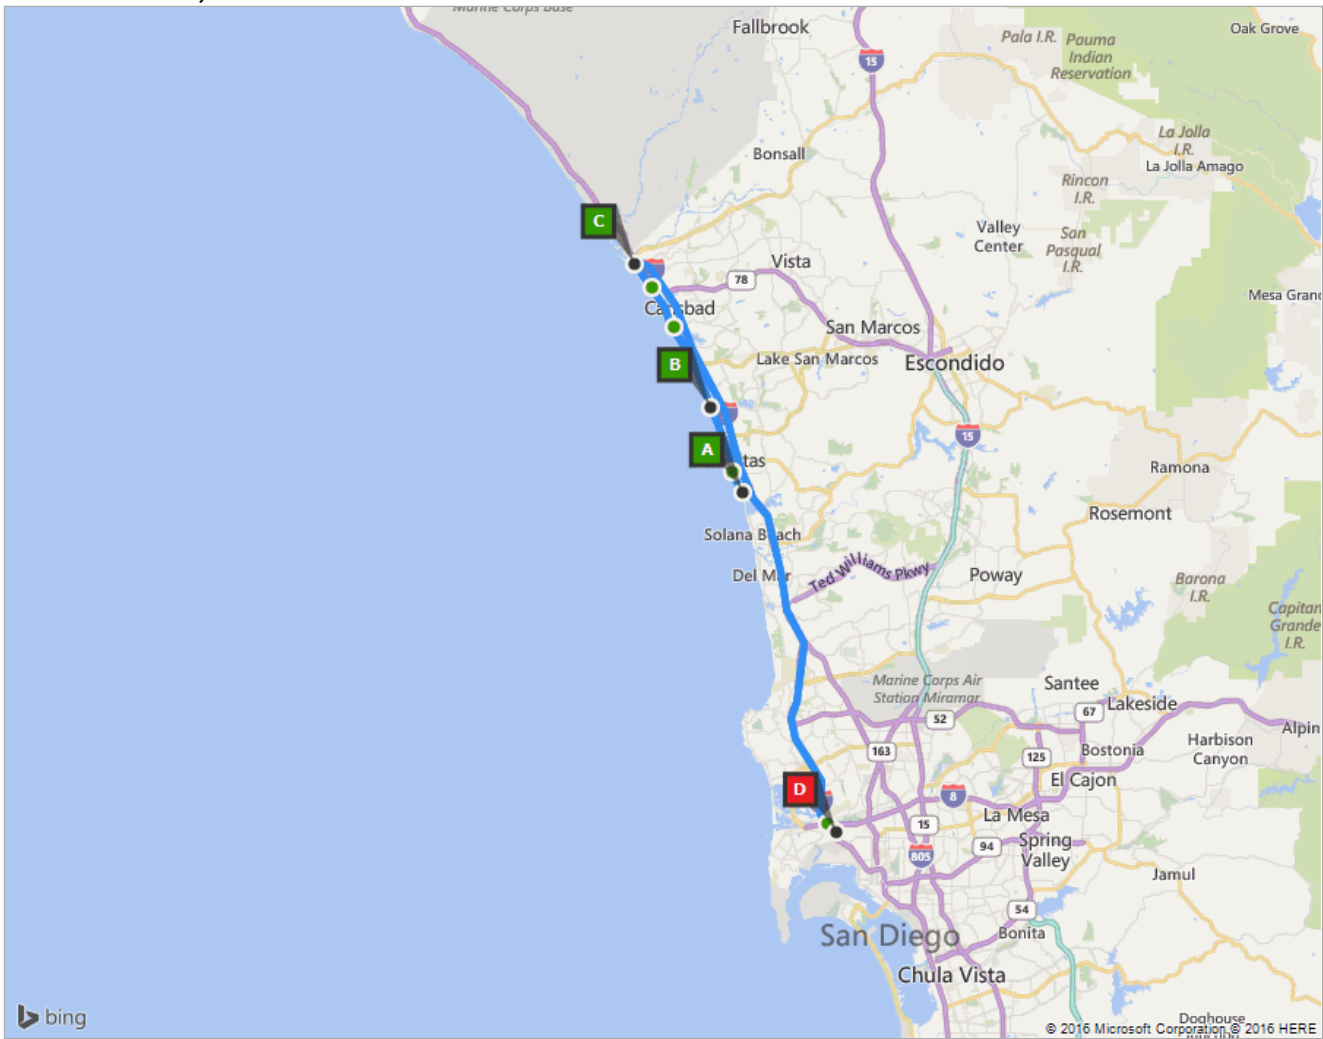

[San Diego – Coast Ride \(Map 2\)](#)

You can zoom in to see more details.
You can use Bird's Eye & Aerial View.

Route: 49.5 mi, 1 hr 8 min

A	near 131 Liverpool Dr, Cardiff-by-the-Sea, CA 92007	A–B: 5.3 mi 12 min
	1. Depart Liverpool Dr toward San Elijo Ave	180 ft
	2. Turn left onto San Elijo Ave	0.1 mi
	3. Turn right onto Chesterfield Dr , and then immediately turn right onto S Coast Hwy 101 / CR-S21 <i>7-Eleven/7-Eleven on the corner</i>	2.2 mi
	4. Keep straight onto N Coast Hwy 101 / CR-S21 <i>Pass Econo Lodge in 0.6 mi</i>	2.9 mi
B	5. Arrive at near Carlsbad Blvd, Carlsbad, CA 92011 <i>If you reach Avenida Encinas, you've gone too far</i>	

B	near Carlsbad Blvd, Carlsbad, CA 92011	B–C: 9.0 mi 20 min
	6. Depart Carlsbad Blvd / CR-S21 N toward Avenida Encinas	9.0 mi
C	7. Arrive at near 735 N Coast Hwy, Oceanside, CA 92054 <i>The last intersection is Windward Way</i> <i>If you reach Neptune Way, you've gone too far</i>	

Route: 49.5 mi, 1 hr 8 min

This was your map view in the browser window.

A: near 131 Liverpool Dr, Cardiff-by-the-Sea, ...

B: near Carlsbad Blvd, Carlsbad, CA 92011

C: near 735 N Coast Hwy, Oceanside, CA 92054